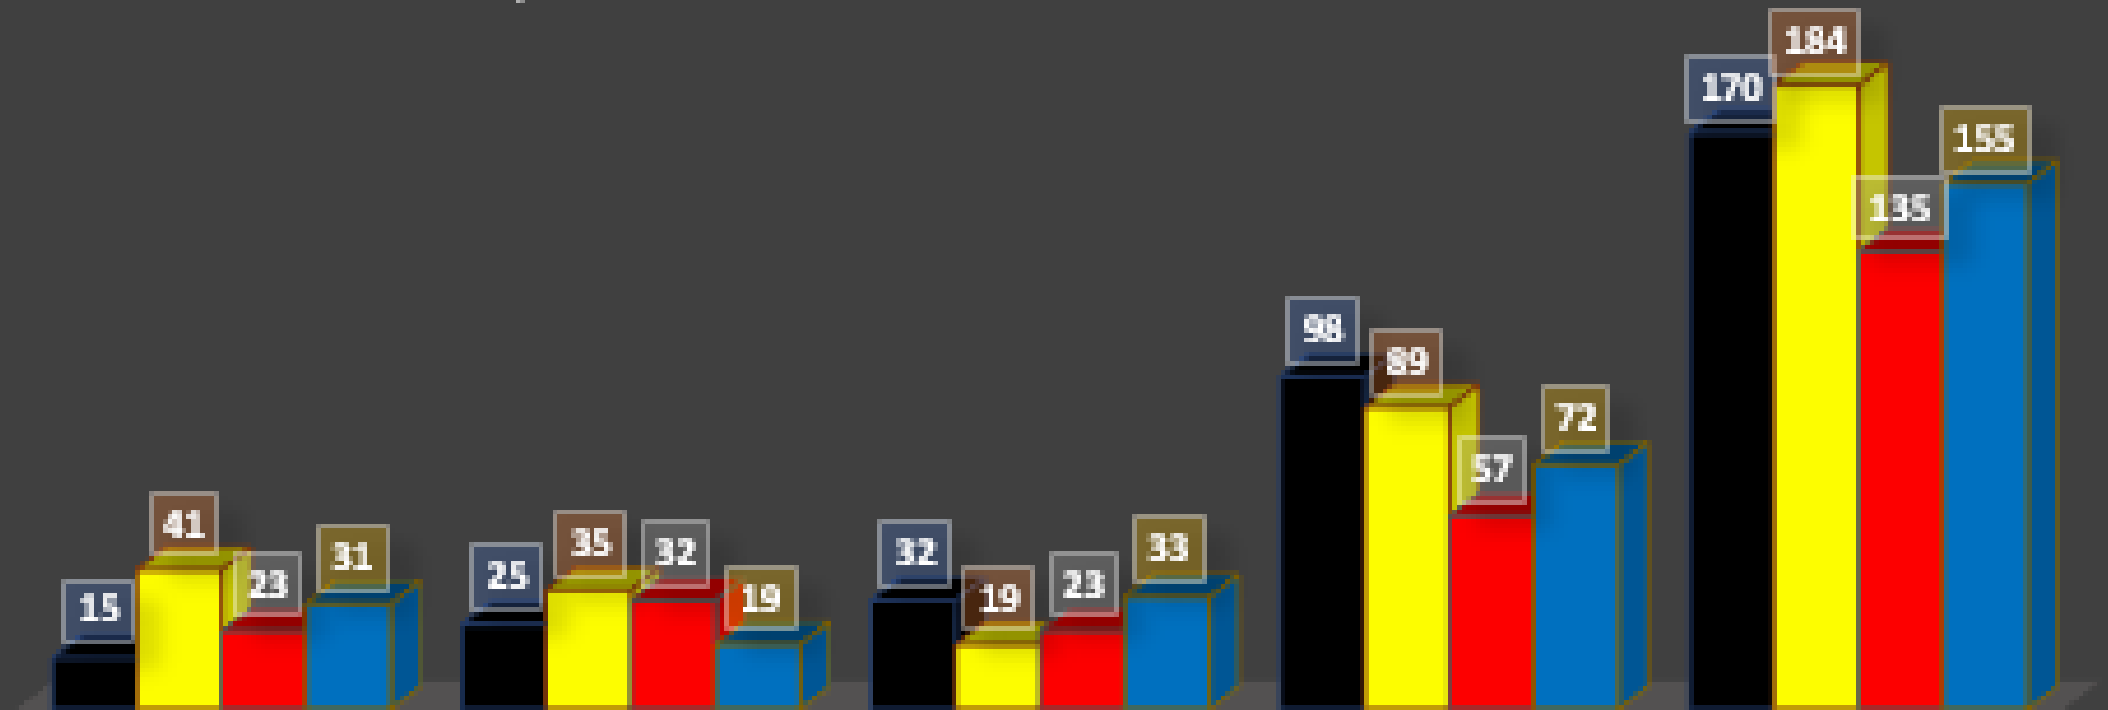

CHAMPIONSHIP PERFORMANCE ANALYSIS

■ Bears ■ Dolphins ■ Kestrels ■ Wolves

	Attendance	House Stars	Make 60 Matter	Special Events	Total
■ Bears	15	25	32	98	170
■ Dolphins	41	35	19	89	184
■ Kestrels	23	32	23	57	135
■ Wolves	31	19	33	72	155