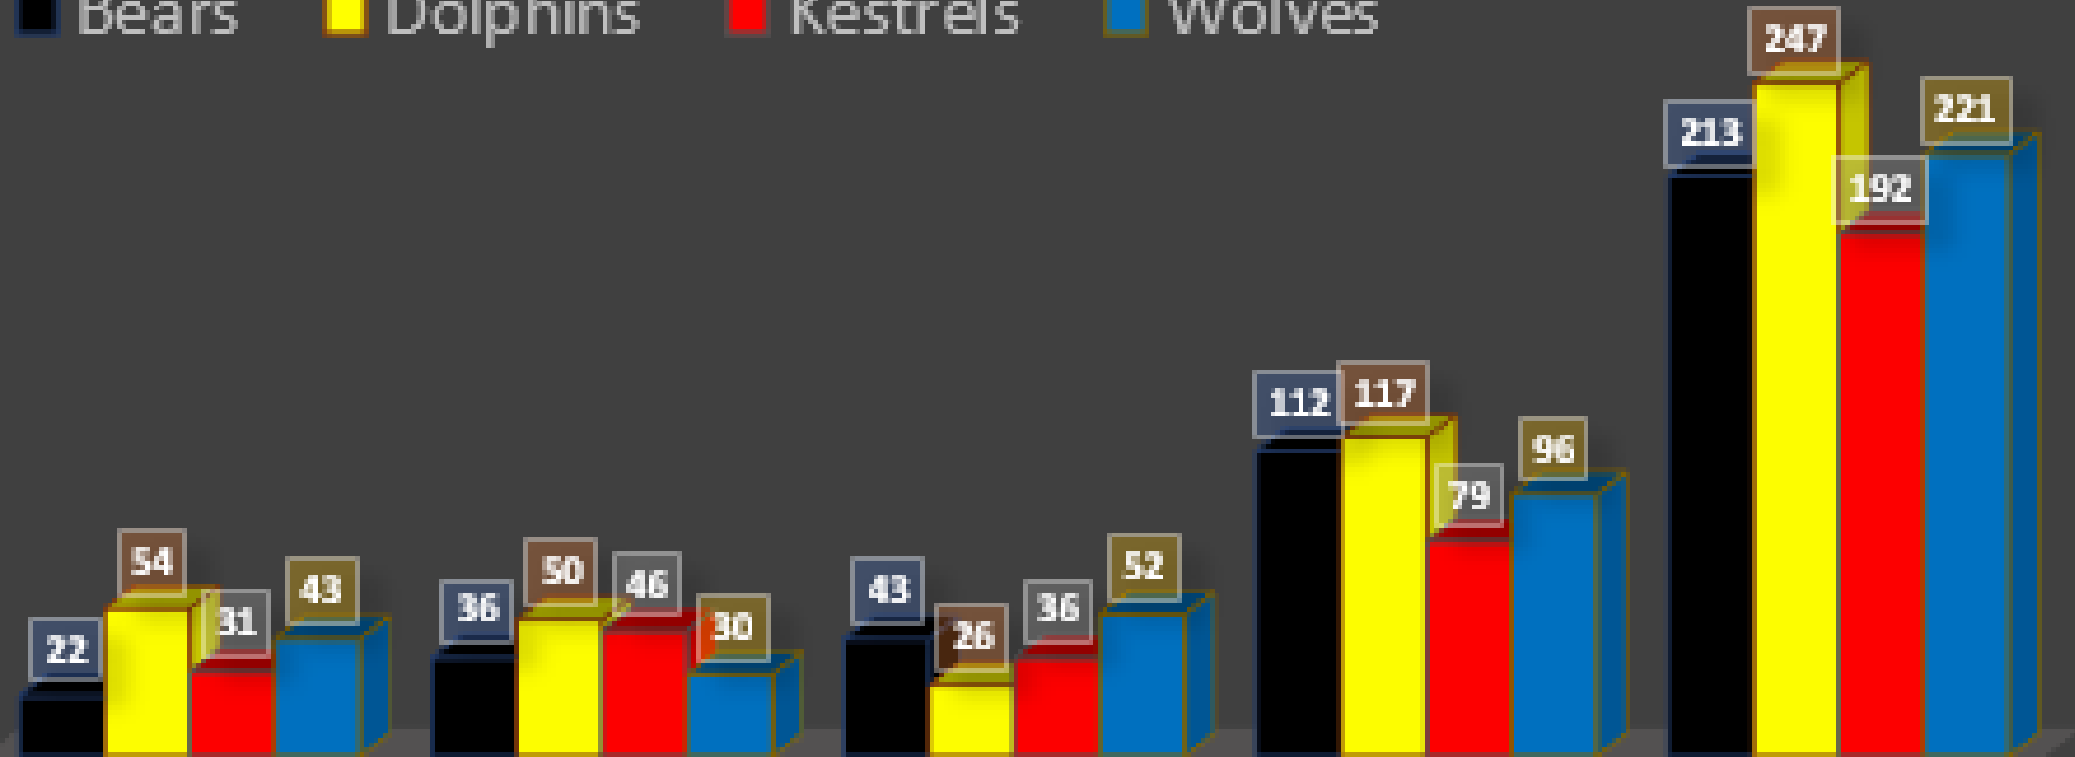

CHAMPIONSHIP PERFORMANCE ANALYSIS

■ Bears   ■ Dolphins   ■ Kestrels   ■ Wolves

	Attendance	House Stars	Make 60 Matter	Special Events	Total
■ Bears	22	36	43	112	213
■ Dolphins	54	50	26	117	247
■ Kestrels	31	46	36	79	192
■ Wolves	43	30	52	96	221