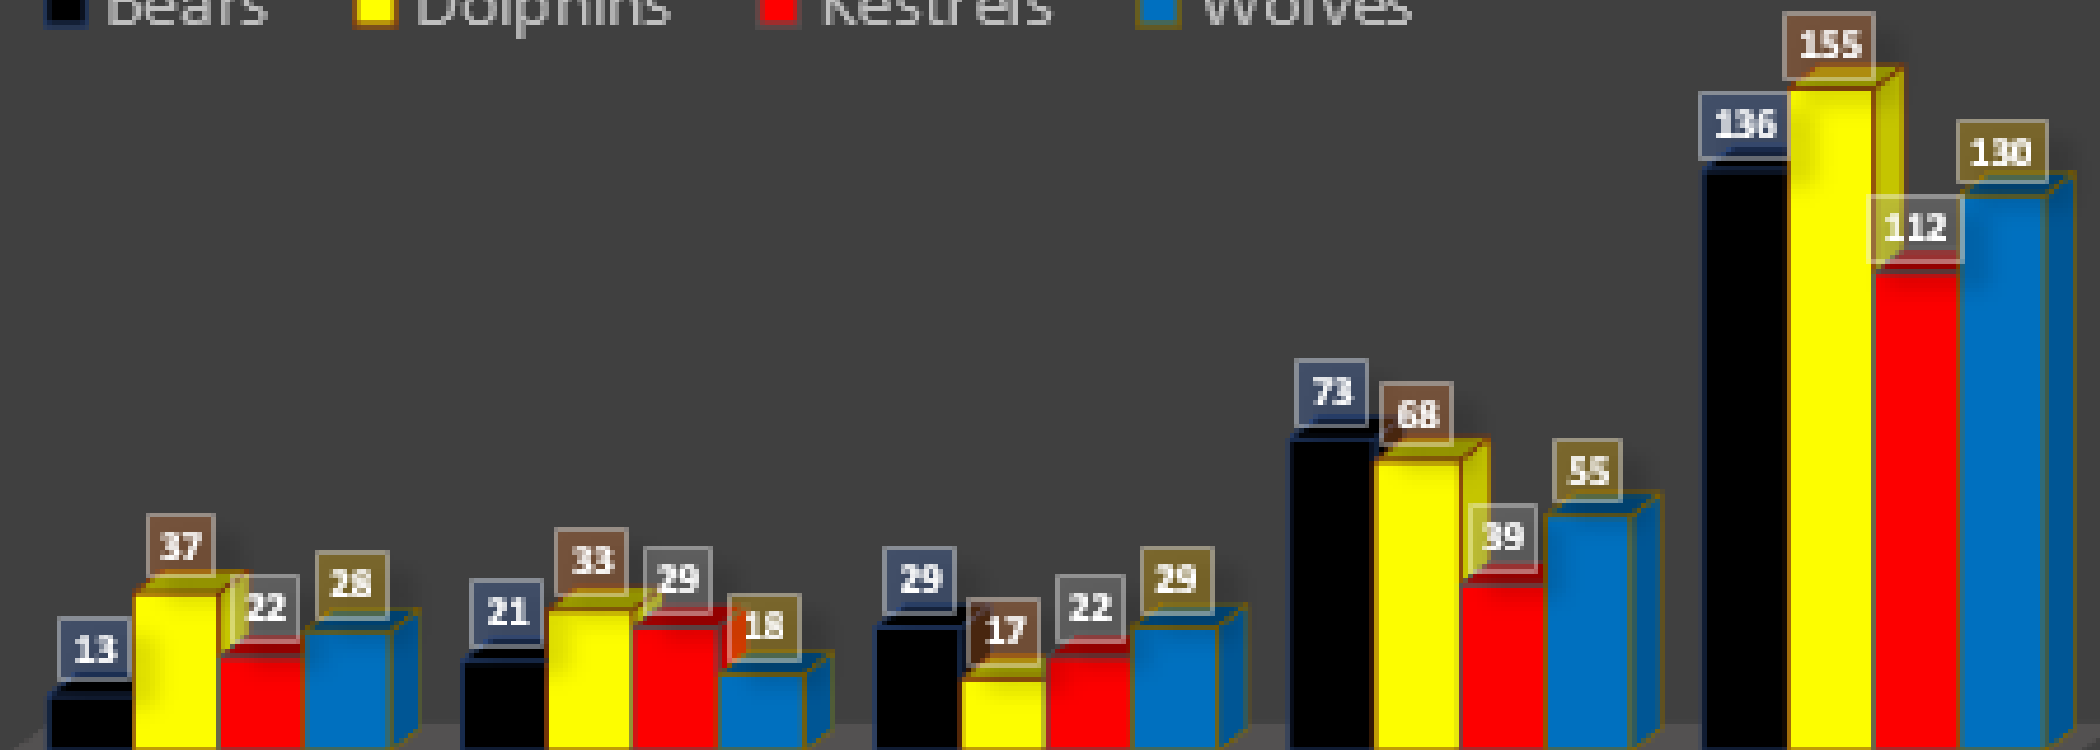

CHAMPIONSHIP PERFORMANCE ANALYSIS

■ Bears   ■ Dolphins   ■ Kestrels   ■ Wolves

	Attendance	House Stars	Make 60 Matter	Special Events	Total
■ Bears	13	21	29	73	136
■ Dolphins	37	33	17	68	155
■ Kestrels	22	29	22	39	112
■ Wolves	28	18	29	55	130