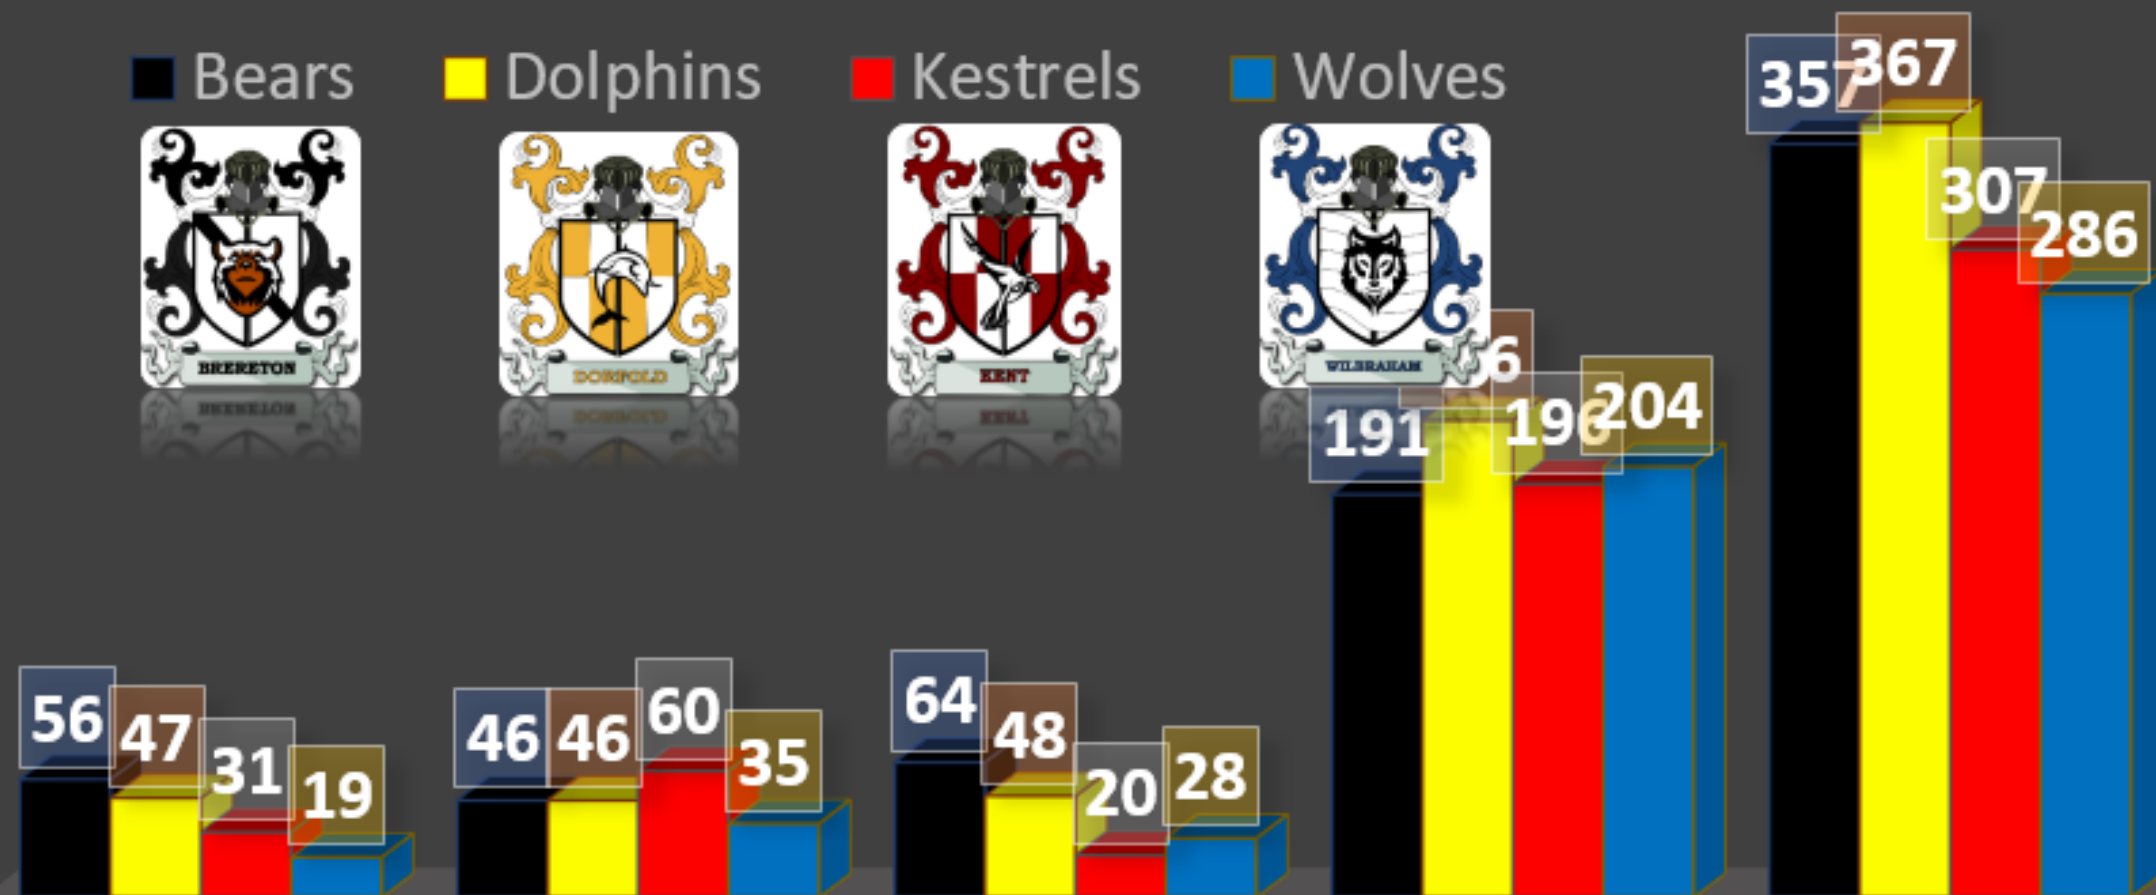

CHAMPIONSHIP

ATTENDANCE MATTERS

HOUSE	POINTS
 BREERETON	4
 DORFOLD	3
 KENT	2
 WILBRAHAM	1

HOUSE STARS

HOUSE	STARS ✨	POINTS
 WOLVES	57	2
 KESTRELS	64	6
 BEARS	65	8
 DOLPHINS	58	4

MAKING THE 60 MATTER

HOUSE	 MTSM	POINTS
 BEARS	9937	8
 DOLPHINS	9894	6
 KESTRELS	9603	4
 WOLVES	9595	2

HOUSE TOTALS

HOUSE	POINTS
 DORFOLD	367
 BREERETON	357
 KENT	307
 WILBRAHAM	286

CHAMPIONSHIP PERFORMANCE ANALYSIS

■ Bears

■ Dolphins

■ Kestrels

■ Wolves

Attendance