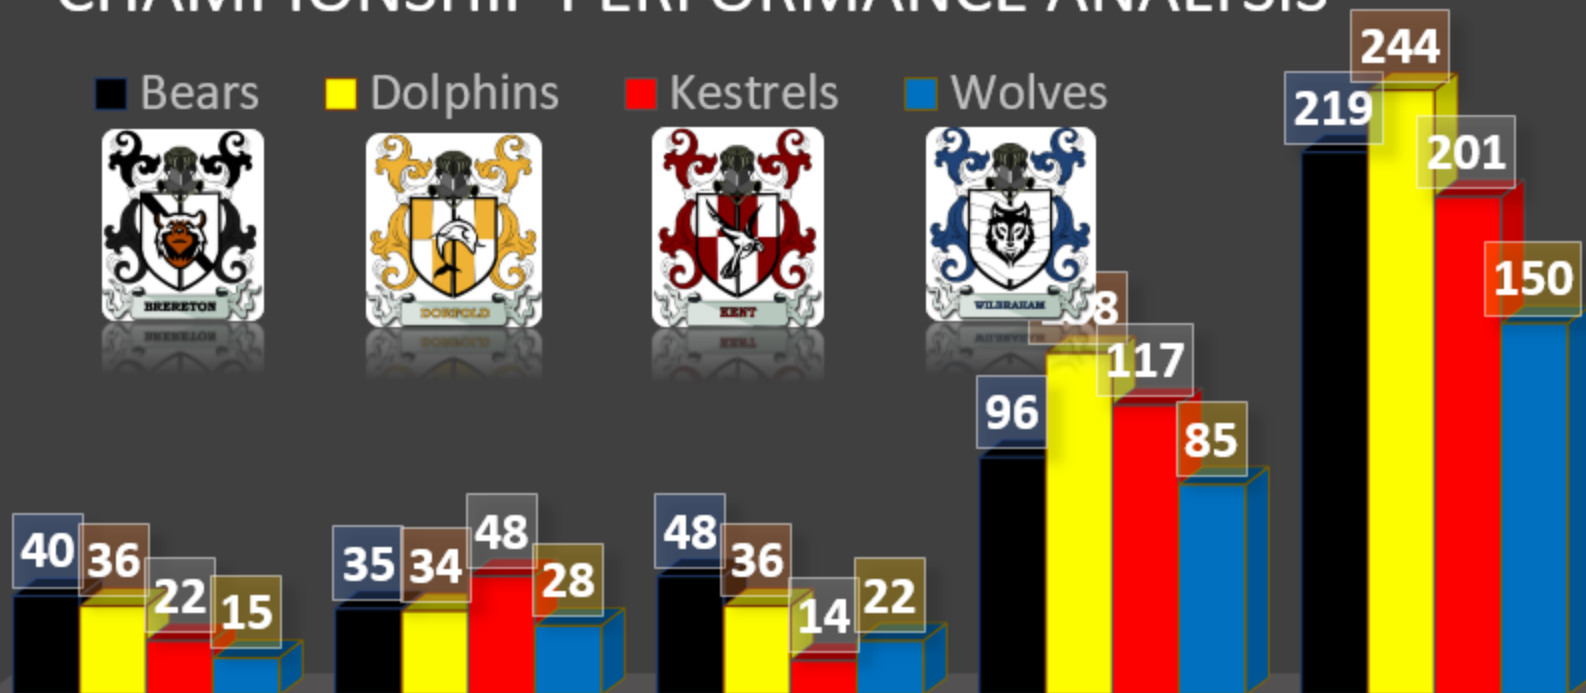

HOUSE	STARS	POINTS
 BEARS	37	4
 DOLPHINS	34	3
 KESTRELS	31	2
 WOLVES	28	1

HOUSE STARS

HOUSE	STARS	POINTS
 KESTRELS	14	4
 WOLVES	11	3
 DOLPHINS	9	2
 BEARS	8	1

MAKING THE 60 MATTER

HOUSE	 MTSM	POINTS
 BEARS	17684	8
 DOLPHINS	16478	6
 WOLVES	16243	4
 KESTRELS	15840	2

HOUSE TOTALS

CHAMPIONSHIP PERFORMANCE ANALYSIS

■ Bears

■ Dolphins

■ Kestrels

■ Wolves

	Attendance	House Stars	Make 60 Matter	Special Events	Total
■ Bears	40	35	48	96	219
■ Dolphins	36	34	36	138	244
■ Kestrels	22	48	14	117	201
■ Wolves	15	28	22	85	150

HOUSE TOTALS

HOUSE	POINTS
 DORFOLD	244
 BREERETON	219
 KENT	201
 WILBRAHAM	150