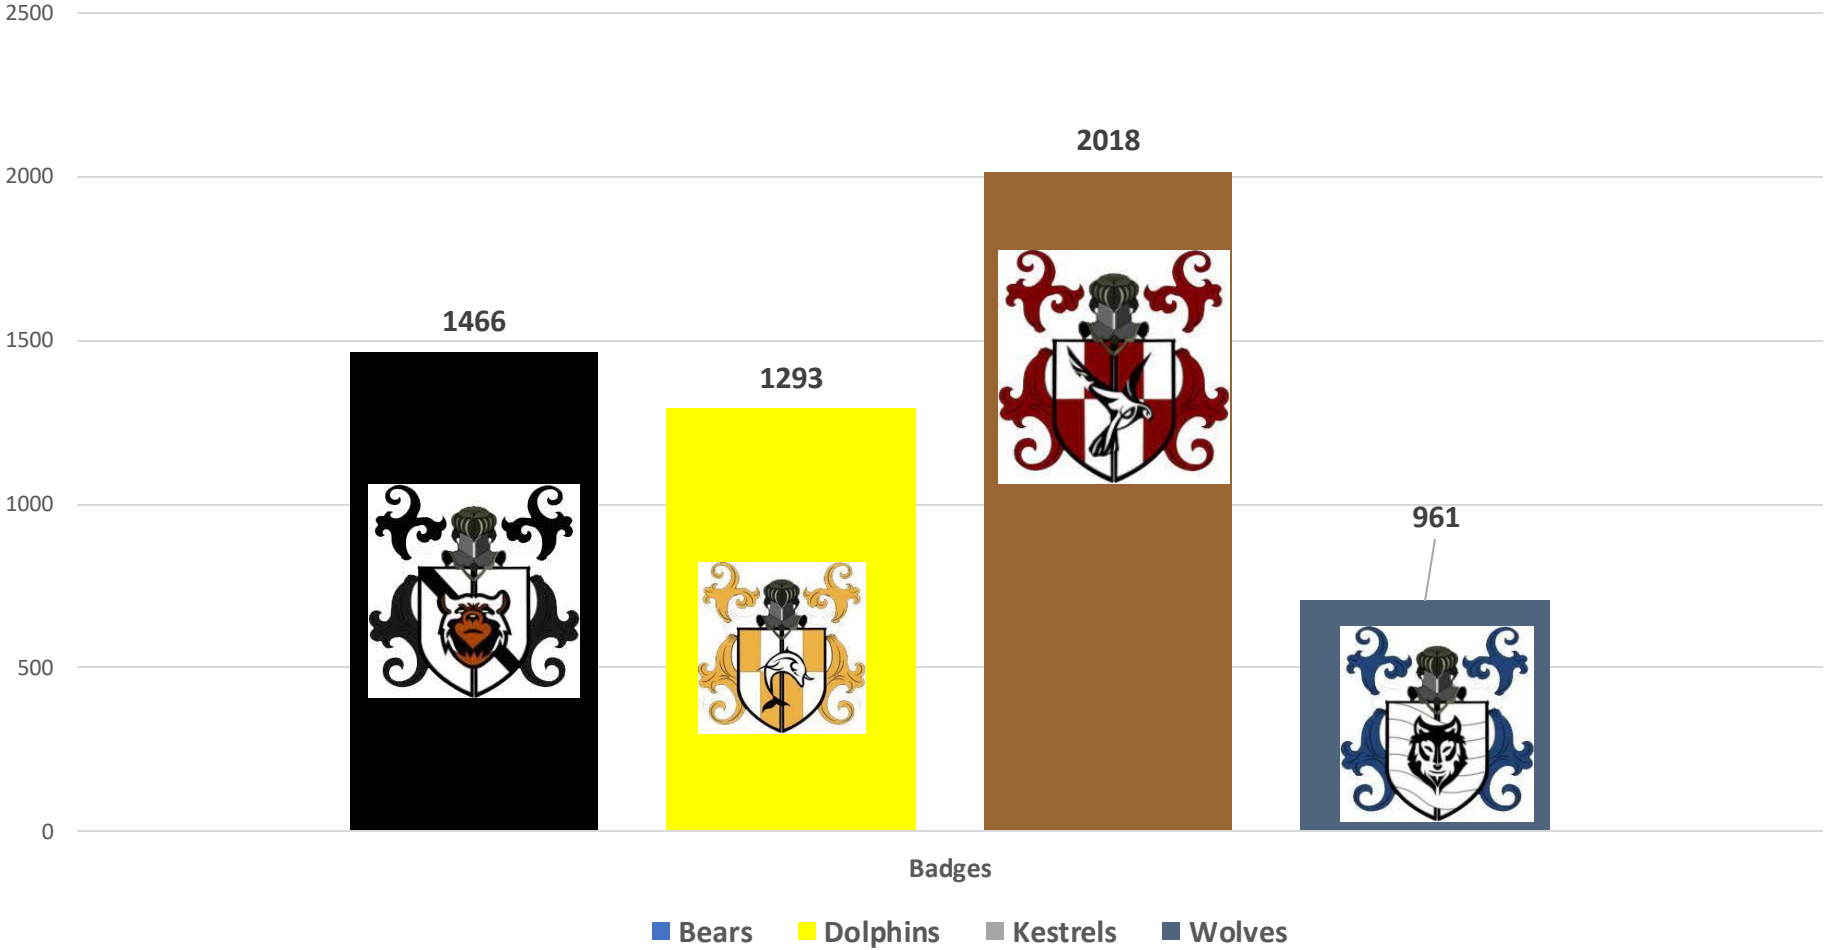

Brereton Bears 40 baskets = 10 points

Wilbraham Wolves 32 baskets = 5 points

CULTURE CORNER

Scores: 4th-10th November

1	Miss Jones	840	Dorfold
2	Evalyn 8WFR	718	Wilbraham
3	Dylan S 8WFR	703	Brereton
4	Sam B 7CJM	606	Wilbraham
5	Mia Y 7JMO	496	Dorfold
6	Izzy H 8ARD	373	Wilbraham
7	Hugh B 7STS	367	Brereton
8	Mrs Robinson-McCulloch	339	Brereton
9	Aimee LC 7STS	295	Wilbraham
10	Oliver K 7CJM	277	Kent
11	Mrs Jackson	273	Kent
12	Mr Riley	248	Dorfold
13	Miss Coppenhall	247	Dorfold
14	Jayden D 8AZB	237	Dorfold
15	Lena 9KEB	232	Brereton
16	Mrs Batty	223	Dorfold
17	Mykhailo K 8HPB	220	Kent
18	Mr Harrison	187	
19	Megan C 7GXG	165	Wilbraham
20	Izzy P 7GXG	160	Dorfold
21	Harry B 9CCW	154	Brereton
22	Niamh T 7CJM	136	Brereton
23	Aiden 7GXG	124	Kent
24	Miss Sung	122	Wilbraham
25	Poppy B 7GXG	111	Brereton
26	Reuben C 9TTS	98	Brereton
27	Jacob B 8ARD	80	Brereton
28	Monkey1156?	76	
29	Riddhima 9RAC	62	Brereton
30	Ruby L 7GXG	47	Wilbraham
31	Miss Willmott	39	Dorfold

Bonus 1st

**Miss Jones
+1 Dorfold**

2nd

**Evalyn 8WFR
+1 Wilbraham**

3rd

**Dylan S 8WFR
+1 Brereton**

Overall weekly standings

1st Brereton 4+1 bonus = 5 HPs

2nd Dorfold 3+ 1 bonus= 4 HPs

3rd Wilbraham 2+ 1 bonus= 3 HPs

4th Kent = 1HPs

House XP Scores after last half-term...

HOUSE	XP
 WILBRAHAM	43705
 DORFOLD	42167
 KENT	41477
 BREERETON	27842

Idea badge points update

15th Nov update

House Points

House Points: Bears 9

Dolphins 6

Kestrels 12

Wolves 3

UPCOMING EVENTS

Coming your way this half-term: