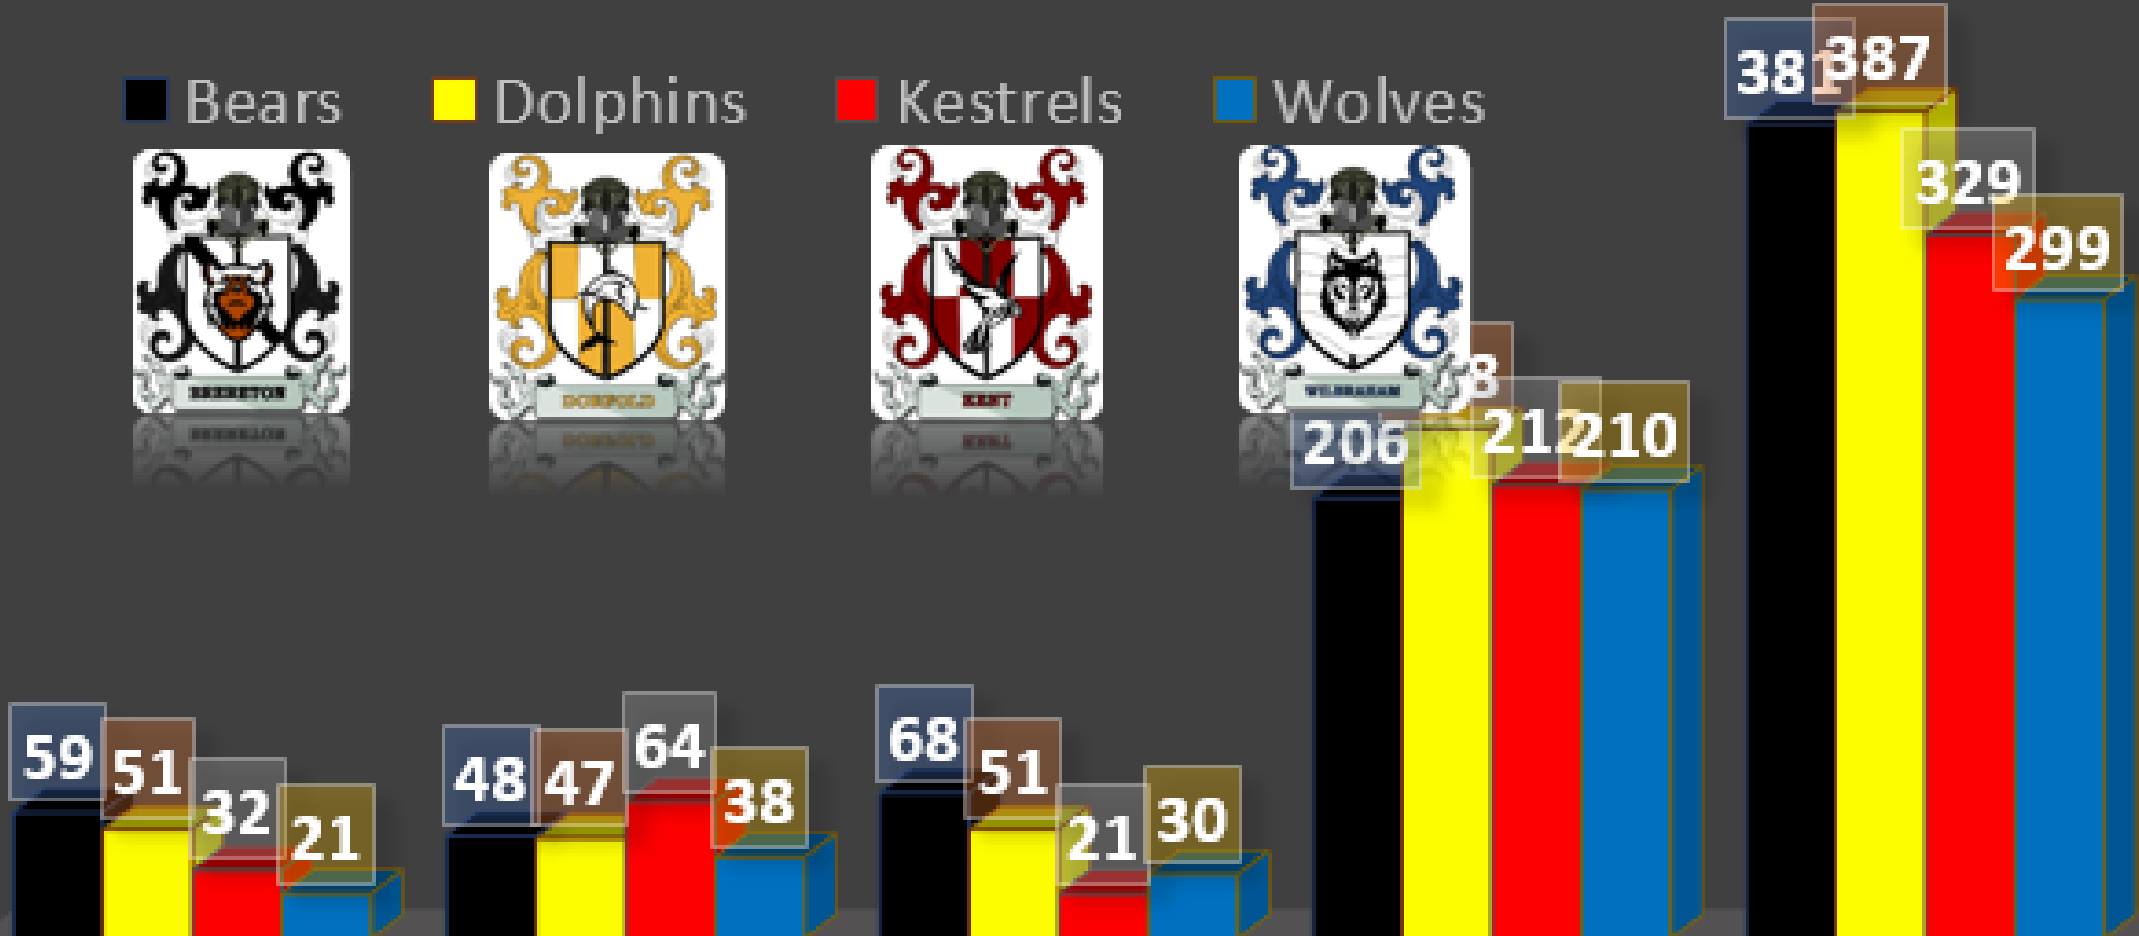

DEADLINE 26TH FEBRUARY

ATTENDANCE MATTERS

HOUSE	POINTS
 DORFOLD	4
 BREERETON	3
 WILBRAHAM	2
 KENT	1

HOUSE STARS

HOUSE	STARS ✨	POINTS
 KESTRELS	64	4
 WOLVES	55	3
 BEARS	54	2
 DOLPHINS	50	1

MAKING THE 60 MATTER

HOUSE	 MTSM	POINTS
 BEARS	9043	4
 DOLPHINS	8967	3
 WOLVES	8630	2
 KESTRELS	8316	1

HOUSE TOTALS

HOUSE	POINTS
 DORFOLD	387
 BREERETON	381
 KENT	329
 WILBRAHAM	299

CHAMPIONSHIP PERFORMANCE ANALYSIS

■ Bears

■ Dolphins

■ Kestrels

■ Wolves

	Attendance	House Stars	Make 60 Matter	Special Events	Total
■ Bears	59	48	68	206	381
■ Dolphins	51	47	51	238	387
■ Kestrels	32	64	21	212	329
■ Wolves	21	38	30	210	299